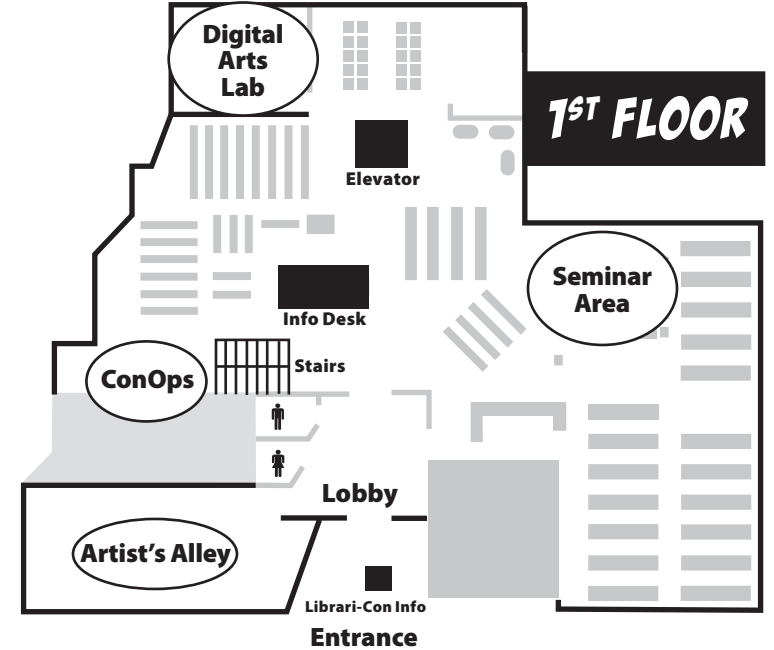

Anime and Manga at the Library

Check out what is available from the Cumberland County Public Library!

Aniwave

Meet the guys from Aniwave - the first (and only) anime festival in Wilmington, North Carolina.

Carolina Garrison 501st Legion of Stormtroopers

Beneath the Bucket: Inside Professional Star Wars Costuming
From thermal detonators, blasters, stormtrooper armor, and even Vader's helmet and Darth Maul's horns, learn how troopers of the 501st replicate the Star Wars Universe with cinema quality costuming!

Con Survival

Kat "Tigress" Ingersoll and "Headphones" Mike Estes, both veteran con-goers, give advice on how to plan, prepare, and enjoy your first convention.

Cosplay Runway Registration

Sign up now and complete the entry card if you would like to participate in the CosPlay Runway.

CosPlay Runway

CosPlay Runway is an opportunity to show off your hard work and craftsmanship while posing in character for an audience. It is not a contest, and no prizes will be awarded. Sign up at 3:00 p.m. in Conference Room 2.

How to Draw

Join Paul Taylor to get tips on how to draw bodies, shade, determine perspective, and more. Space is limited and attendance is first come, first served.

illogiCon

Meet the staff from illogiCon - the illogiCon community based convention in Raleigh dedicated to Science Fiction in all media.

Library Floor Plans