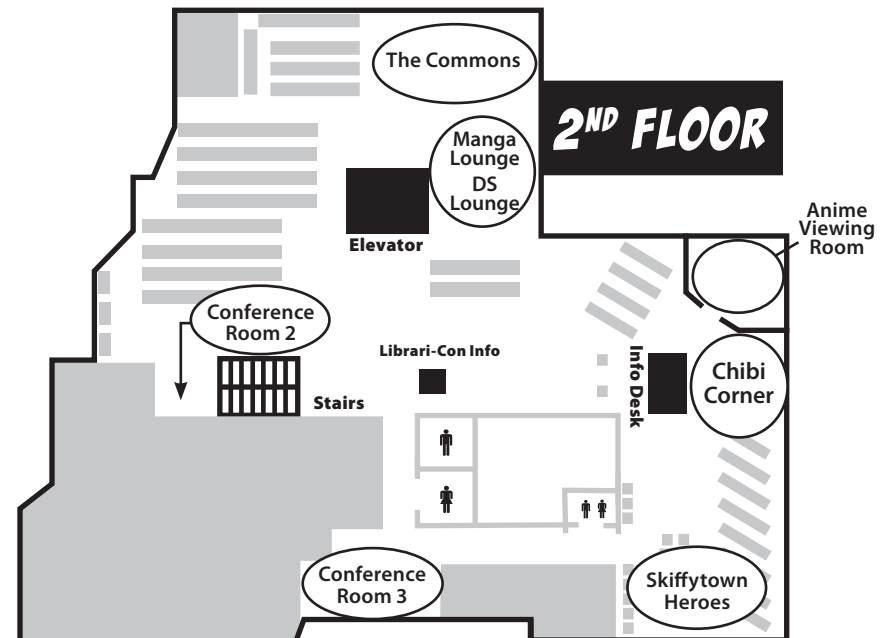

Anime and Manga at the Library

Check out what is available from the Cumberland County Public Library!

Aniwave

Meet the guys from Aniwave - the first (and only) anime festival in Wilmington, North Carolina.

Carolina Garrison 501st Legion of Stormtroopers

Beneath the Bucket: Inside Professional Star Wars Costuming
From thermal detonators, blasters, stormtrooper armor, and even Vader's helmet and Darth Maul's horns, learn how troopers of the 501st replicate the Star Wars Universe with cinema quality costuming!

Con Survival

Kat "Tigress" Ingersoll and "Headphones" Mike Estes, both veteran con-goers, give advice on how to plan, prepare, and enjoy your first convention.

Cosplay Runway Registration

Sign up now and complete the entry card if you would like to participate in the CosPlay Runway.

CosPlay Runway

CosPlay Runway is an opportunity to show off your hard work and craftsmanship while posing in character for an audience. It is not a contest, and no prizes will be awarded. Sign up at 3:00 p.m. in Conference Room 2.

How to Draw

Join Paul Taylor to get tips on how to draw bodies, shade, determine perspective, and more. Space is limited and attendance is first come, first served.

illogiCon

Meet the staff from illogiCon - the illogiCon community based convention in Raleigh dedicated to Science Fiction in all media.

Library Floor Plans